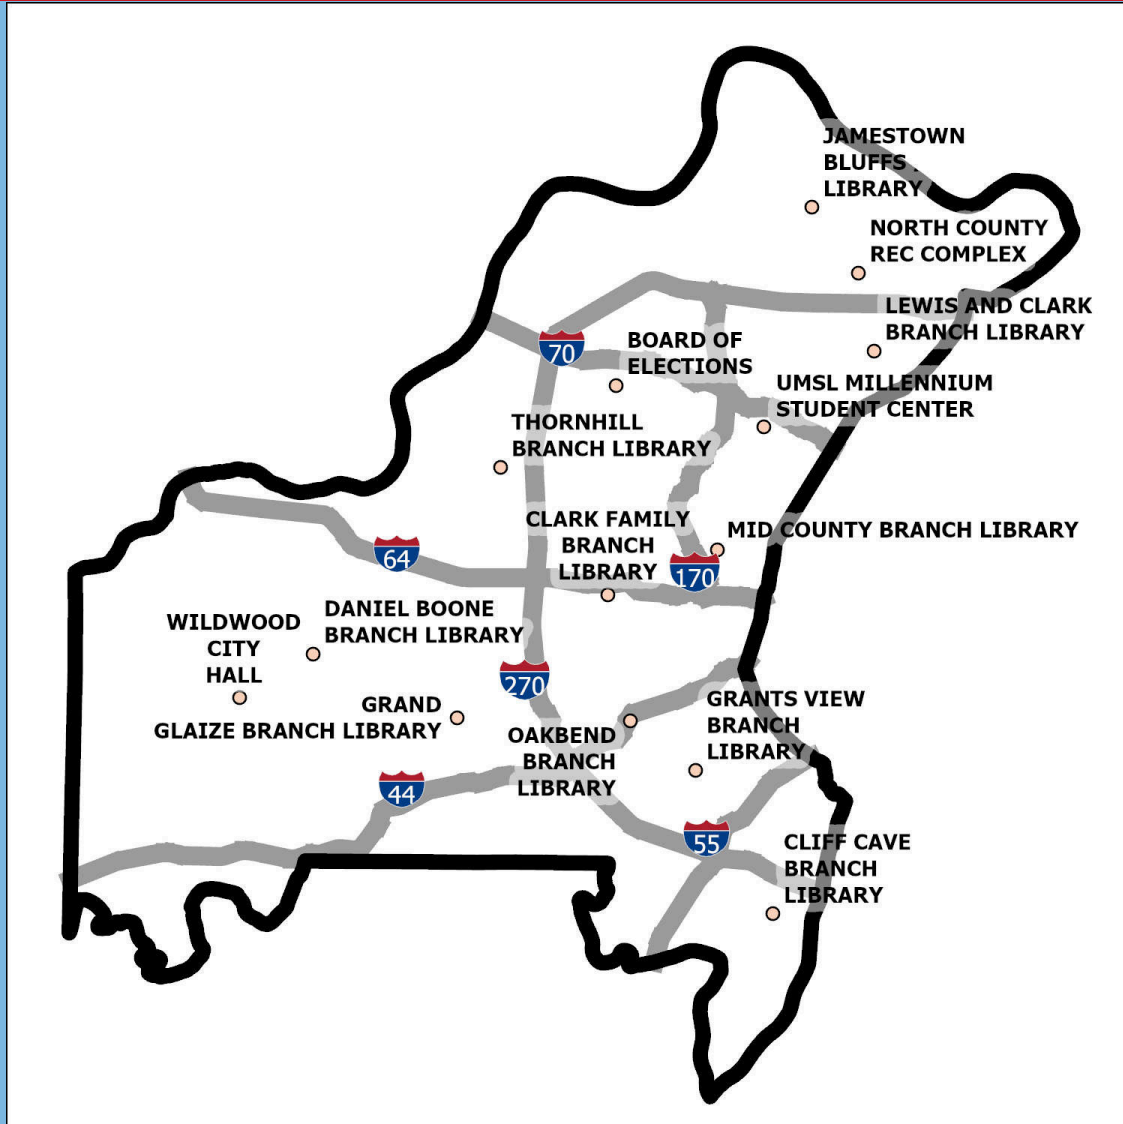

# November 2024 Satellite Voting Sites

October 22, 2024 - November 4, 2024

**Like being  
early?  
Vote absentee  
without an  
excuse at any  
satellite site!**

**St. Louis County  
Board of Elections**  
725 Northwest Plaza Dr.  
St. Ann, MO 63074

**UMSL Millennium  
Student Center**  
17 Arnold Grobman Dr.  
St. Louis, MO 63121

**Lewis and Clark Branch  
Library**  
9909 Lewis and Clark Blvd.  
St. Louis, MO 63136

**Thornhill Branch  
Library**  
12863 Willowyck Dr.  
St. Louis, MO 63146

**Grand Glaize Branch  
Library**  
1010 Meramec Station Rd.  
Ballwin, MO 63021

**Clark Family Branch  
Library**  
1640 S Lindbergh Blvd.  
St. Louis, MO 63131

**North County Recreation  
Complex**  
2577 Redman Rd.  
St. Louis, MO 63136

**8 a.m. to 5 p.m.**